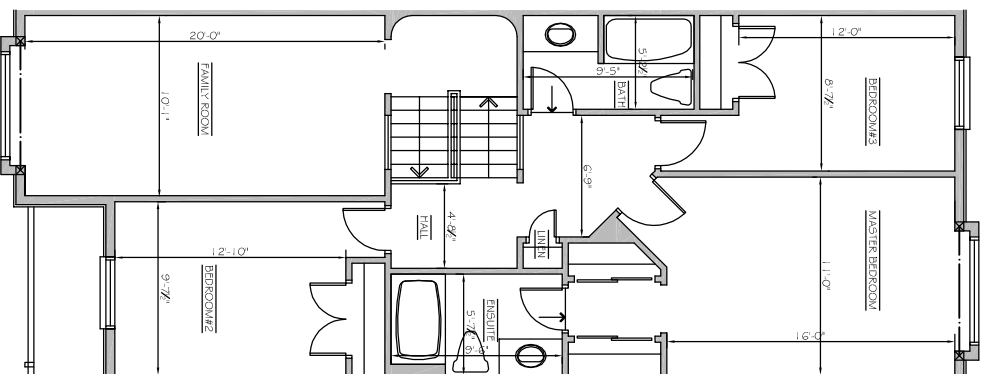

SCHEDULE "H" THE MILLENNIUM

1 GROUND FLOOR PLAN
SCALE: 3/32" = 1'-0"

2 UPPER FLOOR PLAN
SCALE: 3/32" = 1'-0"