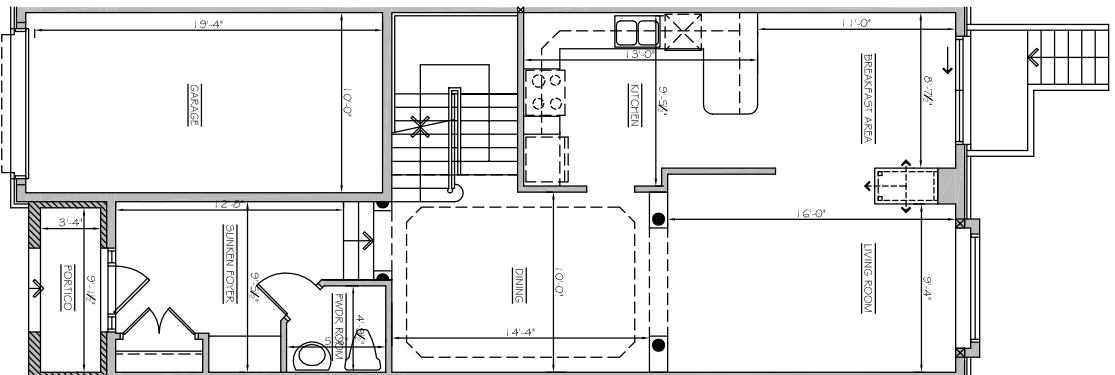

SCHEDULE "H" THE MILLENNIUM

1 GROUND FLOOR PLAN
SCALE: 3/32" = 1'-0"

2 UPPER FLOOR PLAN
SCALE: 3/32" = 1'-0"